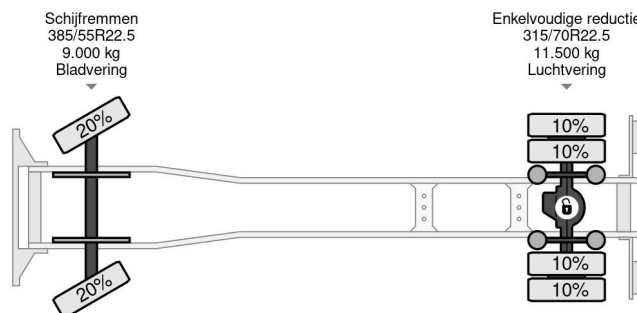

### PROPERTIES

First registration date	06-12-2013
Mot expiry date	06-12-2025
License plate	50-BDK-2
Fuel	Diesel
Transmission	Automatic
Vehicle identification number	YV2VOX1A8EB673898
Axle configuration	4x2
Axle count	2
Weight	9.120 kg
Cylinder count	6
Power kw	188
Power hp	256
Wheelbase	525 cm
Construction dimensions (l/b/h)	
Load capacity	11.380 kg
Length	950 cm
Width	255 cm