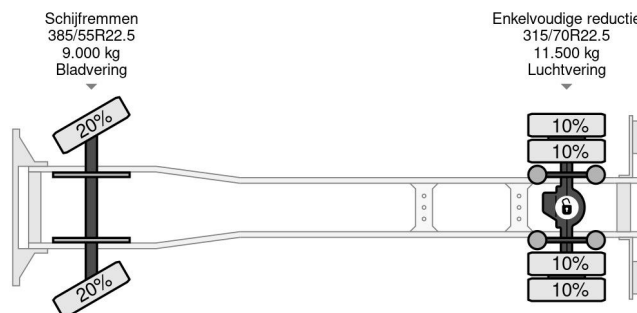

Volvo FE 250 4X2 EURO 6 TÜV TILL 12-2025

Referentienummer: VO673898

PROPERTIES

First registration date	06-12-2013
Mot expiry date	06-12-2025
License plate	50-BDK-2
Fuel	Diesel
Transmission	Automatic
Vehicle identification number	YV2VOX1A8EB673898
Axle configuration	4x2
Axle count	2
Weight	9.120 kg
Cylinder count	6
Power kw	188
Power hp	256
Wheelbase	525 cm
Construction dimensions (l/b/h)	
Load capacity	11.380 kg
Length	950 cm
Width	255 cm