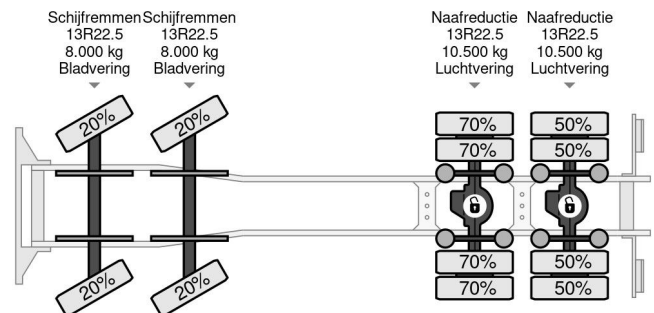

DESCRIPTION

VIDEO AVAILABLE