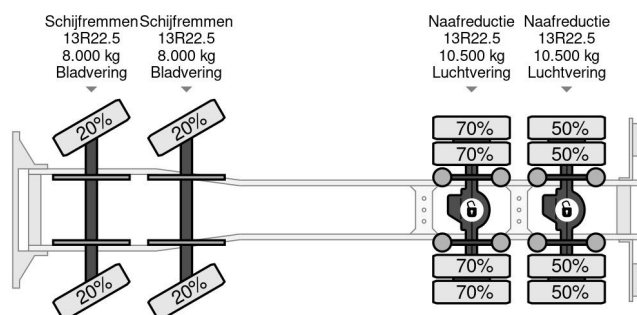

DESCRIPTION

VIDEO AVAILABLE