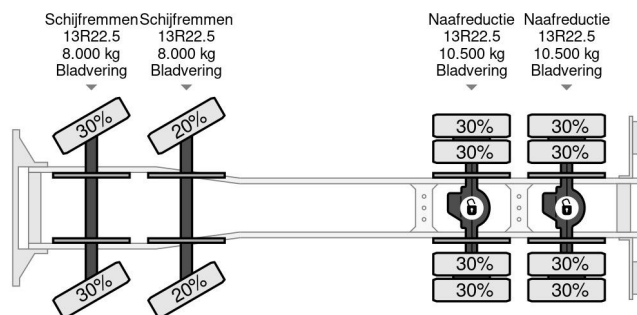

## COMMON

Price	€ 89.750,- ex VAT
Id	RE000440
Make	Renault
Type	8X4 - EURO 6 + HIAB 288 E-5 + JIB 70X-4 + REMOTE + FULL STEEL SUSP.
Year	2015
Mileage	473.111 km
Construction	Open body
Gross weight	32.000 kg
Emissionclass	6

## PROPERTIES

First registration date	06-02-2015
Fuel	Diesel
Transmission	Automatic
Vehicle identification number	VF630S167FD000440
Axle configuration	8x4
Axle count	4
Weight	18.505 kg
Power kw	285
Power hp	387
Construction dimensions (l/b/h)	
Load capacity	13.495 kg