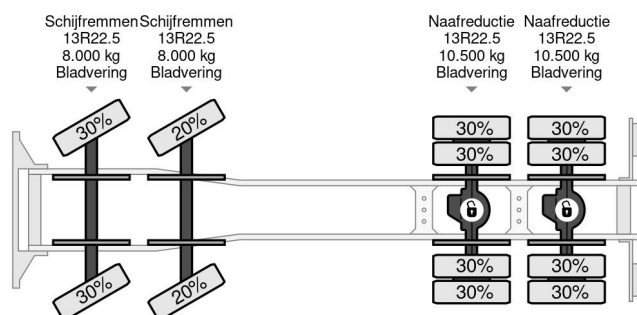

DESCRIPTION

VIDEO AVAILABLE