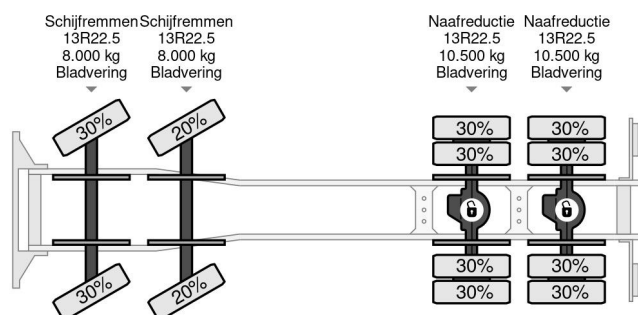

Renault 8X4 - EURO 6 + HIAB 288 E-5 + JIB 70X-4 + REMOTE + FULL STEEL SUSP.

COMMON

Price	€ 89.750,- ex VAT
Id	RE000440
Make	Renault
Type	8X4 - EURO 6 + HIAB 288 E-5 + JIB 70X-4 + REMOTE + FULL STEEL SUSP.
Year	2015
Mileage	473.111 km
Construction	Open body
Gross weight	32.000 kg
Emissionclass	6

Renault C430 8X4 - EURO 6 + HIAB 288 E-5 + JIB 70X-4 + ...

Referentienummer: RE000440

PROPERTIES

First registration date	06-02-2015
Fuel	Diesel
Transmission	Automatic
Vehicle identification number	VF630S167FD000440
Axle configuration	8x4
Axle count	4
Weight	18.505 kg
Power kw	285
Power hp	387
Construction dimensions (l/b/h)	
Load capacity	13.495 kg