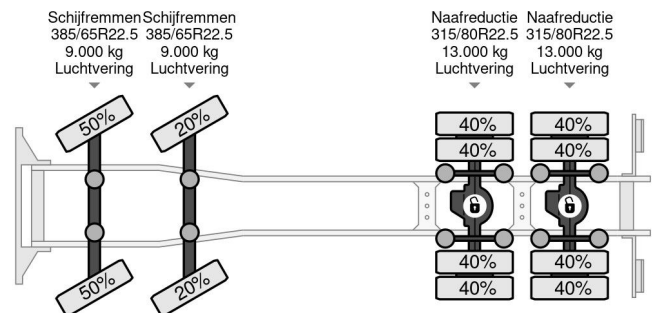

Volvo FH 500 8X4 - EURO 6 + HIAB 622 EP-6 HIPRO + RE...

Referentienummer: VO773128-K

PROPERTIES

First registration date	11-06-2015
Fuel	Diesel
Transmission	Automatic
Vehicle identification number	YV2RT40G4FA773128
Axle configuration	8x4
Axle count	4
Weight	23.250 kg
Power kw	368
Power hp	500
Load capacity	13.750 kg