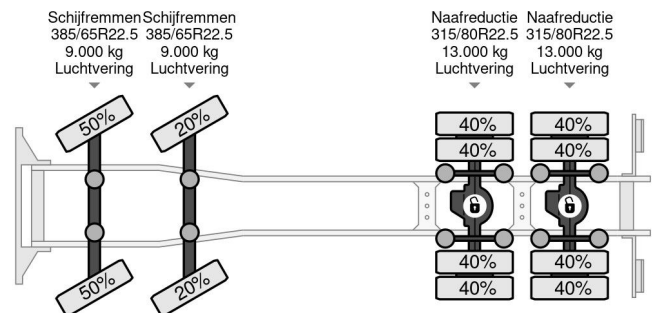

## COMMON

Price	€ 154.950,- ex VAT
Id	VO773128-K
Make	Volvo
Type	8X4 - EURO 6 + HIAB 622 EP-6 HIPRO + REMOTE CONTROL
Year	2015
Mileage	360.545 km
Construction	Crane
Gross weight	37.000 kg
Emissionclass	6

## PROPERTIES

First registration date	11-06-2015
Fuel	Diesel
Transmission	Automatic
Vehicle identification number	YV2RT40G4FA773128
Axle configuration	8x4
Axle count	4
Weight	23.250 kg
Power kw	368
Power hp	500
Load capacity	13.750 kg