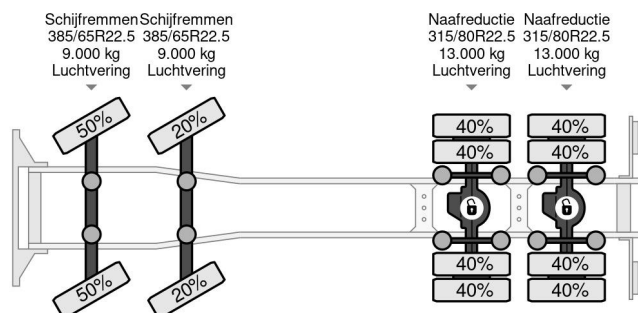

## COMMON

Price	€ 154.950,- ex VAT
Id	VO773128-K
Make	Volvo
Type	8X4 - EURO 6 + HIAB 622 EP-6 HIPRO + REMOTE CONTROL
Year	2015
Mileage	360.545 km
Construction	Crane
Gross weight	37.000 kg
Emissionclass	6

## PROPERTIES

First registration date	11-06-2015
Fuel	Diesel
Transmission	Automatic
Vehicle identification number	YV2RT40G4FA773128
Axle configuration	8x4
Axle count	4
Weight	23.250 kg
Power kw	368
Power hp	500
Load capacity	13.750 kg