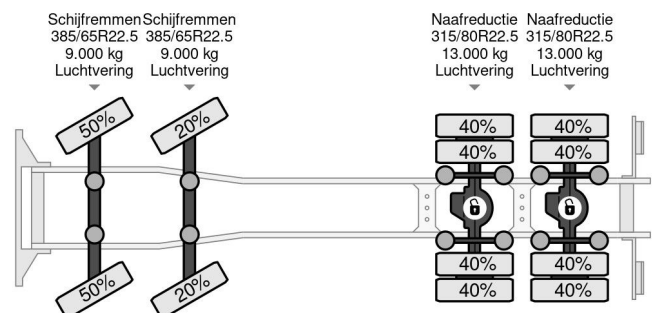

Volvo FH 500 8X4 - EURO 6 + HIAB 622 EP-6 HIPRO + RE...

Referentienummer: VO773128-K

PROPERTIES

First registration date	11-06-2015
Fuel	Diesel
Transmission	Automatic
Vehicle identification number	YV2RT40G4FA773128
Axle configuration	8x4
Axle count	4
Weight	23.250 kg
Power kw	368
Power hp	500
Load capacity	13.750 kg