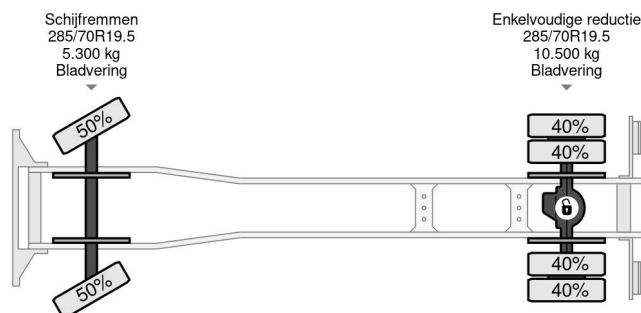

# Mercedes-Benz 1527 - LAMBERET + CARRIER SUPRA 550 + DHOLLANDIA LIFT 4X2 EURO 6

## COMMON

|               |  |
|---------------|--|
| Price         | € 24.950,- ex VAT  |
| Id            | MB070146   |
| Make          | Mercedes-Benz  |
| Type          | 1527 - LAMBERET + CARRIER SUPRA 550 + DHOLLANDIA LIFT 4X2 EURO 6 |
| Year          | 2016   |
| Mileage       | 420.211 km   |
| Construction  | Refrigerated/freezer transport                                   |
| Gross weight  | 15.000 kg  |
| Emissionclass | 6  |

## PROPERTIES

|                                 |                   |
|---------------------------------|-------------------|
| First registration date         | 25-07-2016        |
| Mot expiry date                 | 25-07-2025        |
| License plate                   | 40-BHL-4          |
| Fuel                            | Diesel            |
| Transmission                    | Automatic         |
| Vehicle identification number   | WDB96700710070146 |
| Axle configuration              | 4x2               |
| Axle count                      | 2                 |
| Weight                          | 8.181 kg          |
| Cylinder count                  | 6                 |
| Power kw                        | 200               |
| Power hp                        | 272               |
| Wheelbase                       | 416 cm            |
| Construction dimensions (l/b/h) |                   |
| Load capacity                   | 6.819 kg          |
| Length                          | 760 cm            |
| Width                           | 260 cm            |