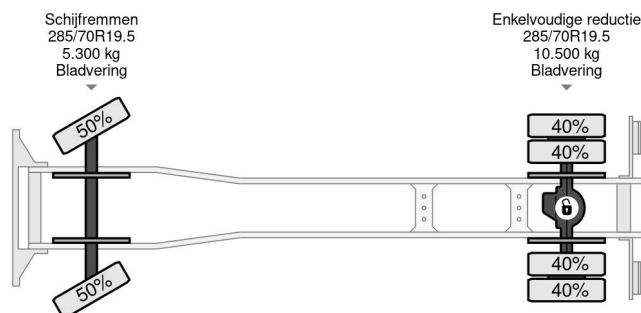

# Mercedes-Benz 1527 - LAMBERET + CARRIER SUPRA 550 + DHOLLANDIA LIFT 4X2 EURO 6

## PROPERTIES

First registration date	25-07-2016
Mot expiry date	25-07-2025
License plate	40-BHL-4
Fuel	Diesel
Transmission	Automatic
Vehicle identification number	WDB96700710070146
Axle configuration	4x2
Axle count	2
Weight	8.181 kg
Cylinder count	6
Power kw	200
Power hp	272
Wheelbase	416 cm
Construction dimensions (l/b/h)	
Load capacity	6.819 kg
Length	760 cm
Width	260 cm