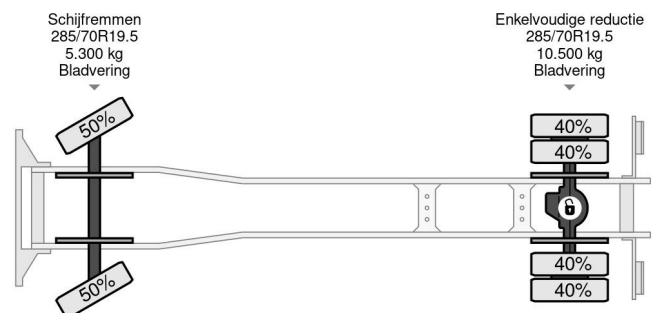

## PROPERTIES

First registration date	25-07-2016
Mot expiry date	25-07-2025
License plate	40-BHL-4
Fuel	Diesel
Transmission	Automatic
Vehicle identification number	WDB96700710070146
Axle configuration	4x2
Axle count	2
Weight	8.181 kg
Cylinder count	6
Power kw	200
Power hp	272
Wheelbase	416 cm
Construction dimensions (l/b/h)	
Load capacity	6.819 kg
Length	760 cm
Width	260 cm