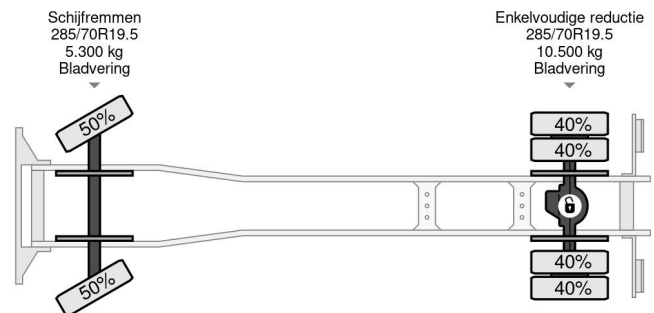

Mercedes-Benz 1527 - LAMBERET + CARRIER SUPRA 550 + DHOLLANDIA LIFT 4X2 EURO 6

COMMON

Price	€ 24.950,- ex VAT
Id	MB070146
Make	Mercedes-Benz
Type	1527 - LAMBERET + CARRIER SUPRA 550 + DHOLLANDIA LIFT 4X2 EURO 6
Year	2016
Mileage	420.211 km
Construction	Refrigerated/freezer transport
Gross weight	15.000 kg
Emissionclass	6

Mercedes-Benz Atego 1527 - LAMBERET + CARRIER S... 4x2

Referentienummer: MB070146

PROPERTIES

First registration date	25-07-2016
Mot expiry date	25-07-2025
License plate	40-BHL-4
Fuel	Diesel
Transmission	Automatic
Vehicle identification number	WDB96700710070146
Axle configuration	4x2
Axle count	2
Weight	8.181 kg
Cylinder count	6
Power kw	200
Power hp	272
Wheelbase	416 cm
Construction dimensions (l/b/h)	
Load capacity	6.819 kg
Length	760 cm
Width	260 cm