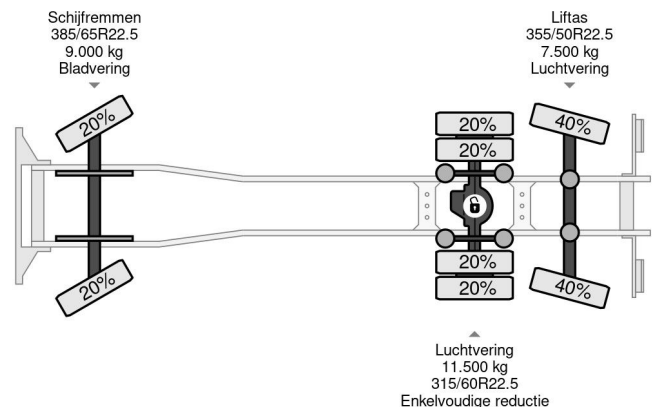

Scania 6X2 - HIAB 422 ED-5 + REMOTE + LIFT/STEERING AXLE

COMMON

Price	€ 39.750,- ex VAT
Id	SC180986
Make	Scania
Type	6X2 - HIAB 422 ED-5 + REMOTE + LIFT/STEERING AXLE
Year	2007
Mileage	1.127.298 km
Construction	Open body
Gross weight	28.000 kg
Emissionclass	4

Scania P340 6X2 - HIAB 422 ED-5 + REMOTE + LIFT/STEER...

Referentienummer: SC180986

PROPERTIES

First registration date	07-11-2007
Mot expiry date	27-02-2025
License plate	BT-LG-03
Fuel	Diesel
Transmission	Automatic
Vehicle identification number	XLEP6X20005180986
Axle configuration	6x2
Axle count	3
Weight	16.930 kg
Cylinder count	6
Power kw	250
Power hp	340
Wheelbase	606 cm
Construction dimensions (l/b/h)	
Load capacity	11.070 kg
Length	1.007 cm
Width	255 cm