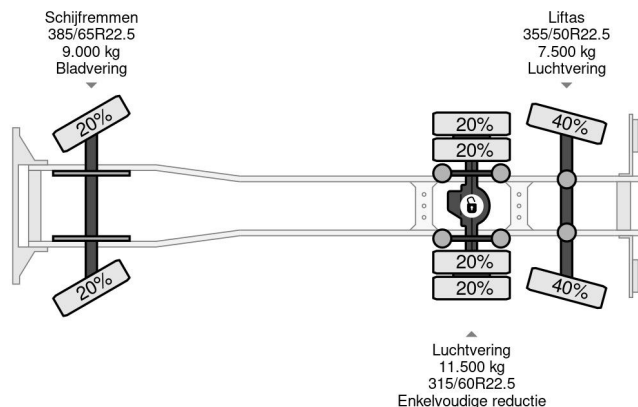

# Scania 6X2 - HIAB 422 ED-5 + REMOTE + LIFT/STEERING AXLE

## COMMON

Price	€ 39.750,- ex VAT
Id	SC180986
Make	Scania
Type	6X2 - HIAB 422 ED-5 + REMOTE + LIFT/STEERING AXLE
Year	2007
Mileage	1.127.298 km
Construction	Open body
Gross weight	28.000 kg
Emissionclass	4

## PROPERTIES

First registration date	07-11-2007
Mot expiry date	27-02-2025
License plate	BT-LG-03
Fuel	Diesel
Transmission	Automatic
Vehicle identification number	XLEP6X20005180986
Axle configuration	6x2
Axle count	3
Weight	16.930 kg
Cylinder count	6
Power kw	250
Power hp	340
Wheelbase	606 cm
Construction dimensions (l/b/h)	
Load capacity	11.070 kg
Length	1.007 cm
Width	255 cm