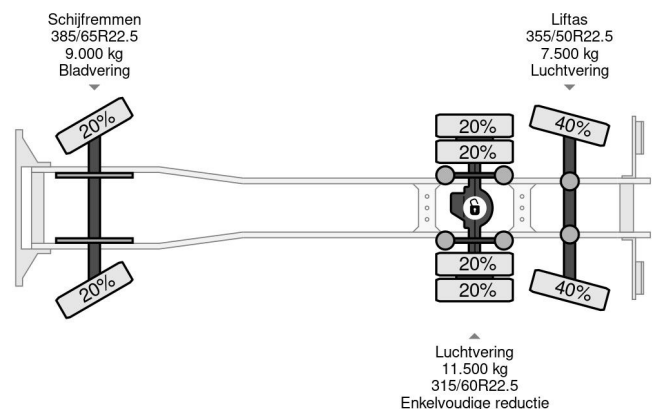

# Scania 6X2 - HIAB 422 ED-5 + REMOTE + LIFT/STEERING AXLE

## COMMON

Price	€ 39.750,- ex VAT
Id	SC180986
Make	Scania
Type	6X2 - HIAB 422 ED-5 + REMOTE + LIFT/STEERING AXLE
Year	2007
Mileage	1.127.298 km
Construction	Open body
Gross weight	28.000 kg
Emissionclass	4

## PROPERTIES

First registration date	07-11-2007
Mot expiry date	27-02-2025
License plate	BT-LG-03
Fuel	Diesel
Transmission	Automatic
Vehicle identification number	XLEP6X20005180986
Axle configuration	6x2
Axle count	3
Weight	16.930 kg
Cylinder count	6
Power kw	250
Power hp	340
Wheelbase	606 cm
Construction dimensions (l/b/h)	
Load capacity	11.070 kg
Length	1.007 cm
Width	255 cm