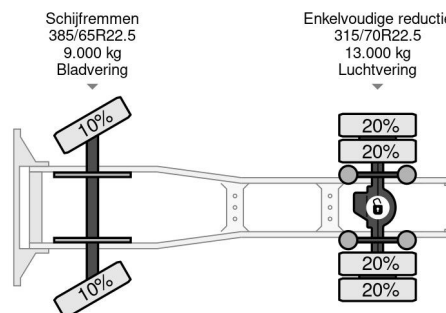

PROPERTIES

First registration date	18-01-2008
Mot expiry date	01-12-2024
License plate	BT-JF-36
Fuel	Diesel
Transmission	Automatic
Vehicle identification number	XL RTE85MC0E793445
Axle configuration	4x2
Axle count	2
Weight	7.280 kg
Cylinder count	6
Power kw	300
Power hp	408
Wheelbase	380 cm
Load capacity	13.220 kg
Length	617 cm
Width	250 cm

DAF CF 85.410 4X2 - EURO 5 + NL TRUCK

Referentienummer: DA793445

DESCRIPTION

VIDEO AVAILABLE