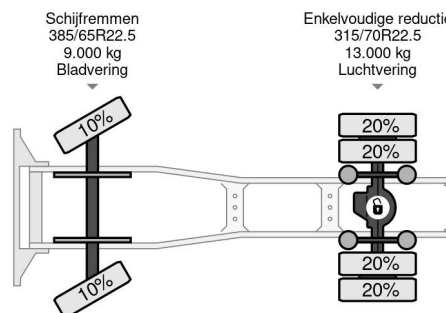

DESCRIPTION

VIDEO AVAILABLE