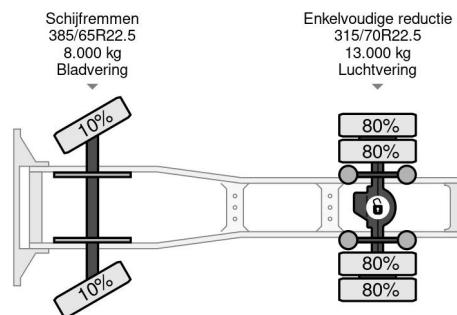

DESCRIPTION

VIDEO AVAILABLE