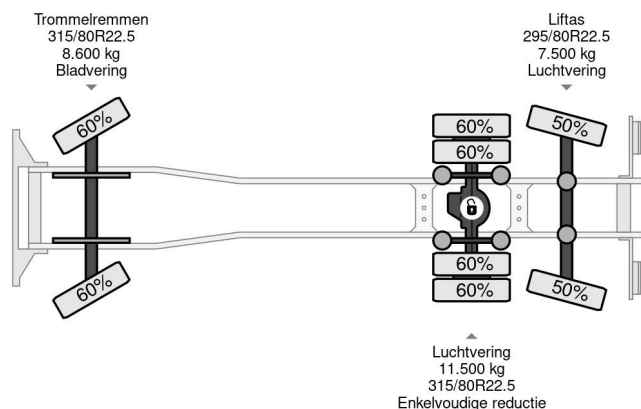

Volvo 6X2 - EURO 3 + PALFINGER PK15002 + LIFT/STEERING AXLE

COMMON

Price	€ 15.950,- ex VAT
Id	VO293888-K
Make	Volvo
Type	6X2 - EURO 3 + PALFINGER PK15002 + LIFT/STEERING AXLE
Year	2001
Mileage	494.772 km
Construction	Crane
Gross weight	27.000 kg
Emissionclass	3

Volvo FM 12.340 6X2 - EURO 3 + PALFINGER PK15002 + LI...

Referentienummer: VO293888-K

PROPERTIES

First registration date	08-08-2001
Mot expiry date	16-01-2025
License plate	BL-DZ-23
Fuel	Diesel
Transmission	Manual
Vehicle identification number	YV2J4DPC51B293888
Axle configuration	6x2
Axle count	3
Weight	12.960 kg
Cylinder count	6
Power kw	250
Power hp	340
Wheelbase	565 cm
Load capacity	14.040 kg
Length	910 cm
Width	252 cm