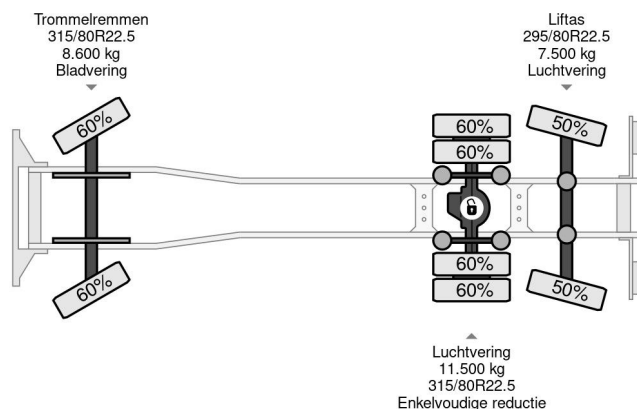

Volvo 6X2 - EURO 3 + PALFINGER PK15002 + LIFT/STEERING AXLE

COMMON

Price	€ 16.750,- ex VAT
Id	VO293888-K
Make	Volvo
Type	6X2 - EURO 3 + PALFINGER PK15002 + LIFT/STEERING AXLE
Year	2001
Mileage	494.772 km
Construction	Crane
Gross weight	27.000 kg
Emissionclass	3

Volvo FM 12.340 6X2 - EURO 3 + PALFINGER PK15002 + LI...

Referentienummer: VO293888-K

PROPERTIES

First registration date	08-08-2001
Mot expiry date	16-01-2025
License plate	BL-DZ-23
Fuel	Diesel
Transmission	Manual
Vehicle identification number	YV2J4DPC51B293888
Axle configuration	6x2
Axle count	3
Weight	12.960 kg
Cylinder count	6
Power kw	250
Power hp	340
Wheelbase	565 cm
Load capacity	14.040 kg
Length	910 cm
Width	252 cm