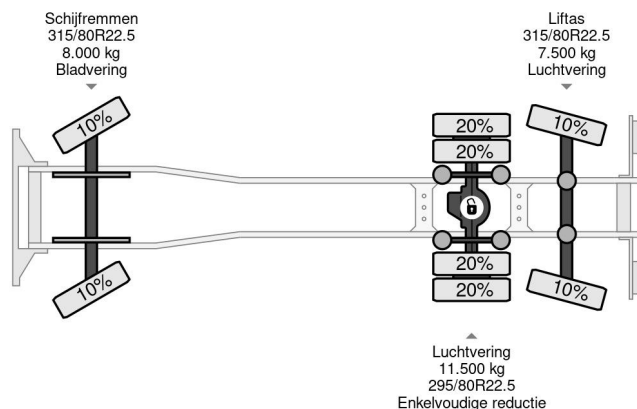

DAF 6X2 EURO 6 + HIAB 166 HI PRO + REMOTE CONTROL

COMMON

Price	€ 34.950,- ex VAT
Id	DA015419-K
Make	DAF
Type	6X2 EURO 6 + HIAB 166 HI PRO + REMOTE CONTROL
Year	2013
Mileage	902.063 km
Construction	Crane
Gross weight	27.000 kg
Emissionclass	6

DAF XF 510 6X2 EURO 6 + HIAB 166 HI PRO + REMOTE C...

Referentienummer: DA015419-K

PROPERTIES

First registration date	16-12-2013
Mot expiry date	18-12-2024
License plate	32-BDK-9
Fuel	Diesel
Transmission	Automatic
Vehicle identification number	XLRASH4100G015419
Axle configuration	6x2
Axle count	3
Weight	15.230 kg
Cylinder count	6
Power kw	375
Power hp	510
Wheelbase	645 cm
Load capacity	11.770 kg
Length	990 cm
Width	255 cm
Lifting capacity	6.200 kg