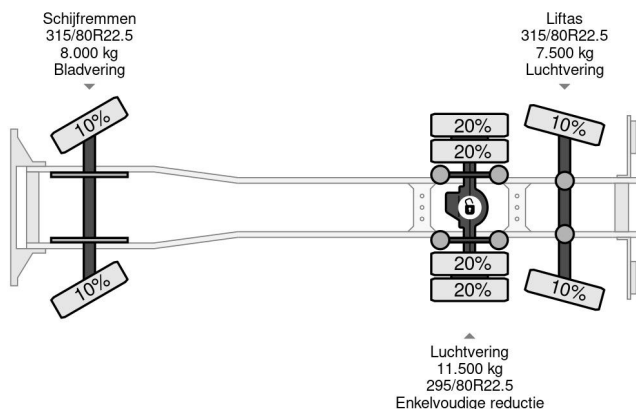

## COMMON

Price	€ 34.950,- ex VAT
Id	DA015419-K
Make	DAF
Type	6X2 EURO 6 + HIAB 166 HI PRO + REMOTE CONTROL
Year	2013
Mileage	902.063 km
Construction	Crane
Gross weight	27.000 kg
Emissionclass	6

DAF XF 510 6X2 EURO 6 + HIAB 166 HI PRO + REMOTE C...

## PROPERTIES

First registration date	16-12-2013
Mot expiry date	18-12-2024
License plate	32-BDK-9
Fuel	Diesel
Transmission	Automatic
Vehicle identification number	XLRASH4100G015419
Axle configuration	6x2
Axle count	3
Weight	15.230 kg
Cylinder count	6
Power kw	375
Power hp	510
Wheelbase	645 cm
Load capacity	11.770 kg
Length	990 cm
Width	255 cm
Lifting capacity	6.200 kg