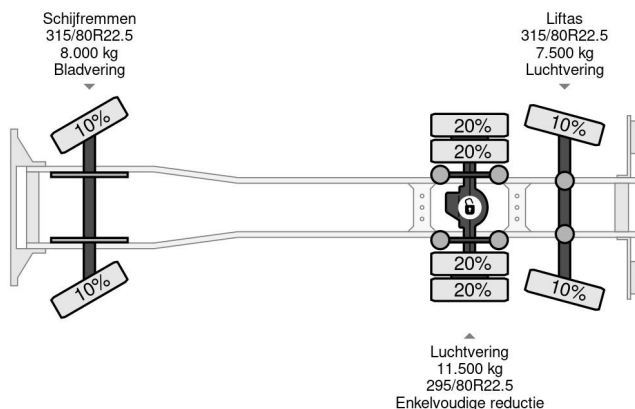

DAF 6X2 EURO 6 + HIAB 166 HI PRO + REMOTE CONTROL

COMMON

Price	€ 34.950,- ex VAT
Id	DA015419-K
Make	DAF
Type	6X2 EURO 6 + HIAB 166 HI PRO + REMOTE CONTROL
Year	2013
Mileage	902.063 km
Construction	Crane
Gross weight	27.000 kg
Emissionclass	6

DAF XF 510 6X2 EURO 6 + HIAB 166 HI PRO + REMOTE C...

Referentienummer: DA015419-K

PROPERTIES

First registration date	16-12-2013
Mot expiry date	18-12-2024
License plate	32-BDK-9
Fuel	Diesel
Transmission	Automatic
Vehicle identification number	XLRASH4100G015419
Axle configuration	6x2
Axle count	3
Weight	15.230 kg
Cylinder count	6
Power kw	375
Power hp	510
Wheelbase	645 cm
Load capacity	11.770 kg
Length	990 cm
Width	255 cm
Lifting capacity	6.200 kg