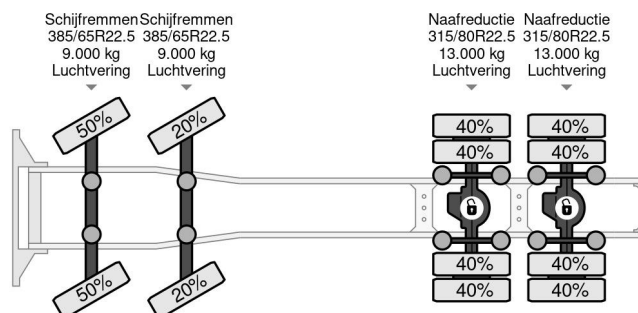

Volvo FH 500 8X4 - EURO 6 + HIAB 622 EP-6 HIPRO + RE...

Referentienummer: VO773128

PROPERTIES

First registration date	11-06-2015
Fuel	Diesel
Transmission	Automatic
Vehicle identification number	YV2RT40G4FA773128
Axle configuration	8x4
Axle count	4
Weight	23.250 kg
Power kw	368
Power hp	500
Load capacity	13.750 kg