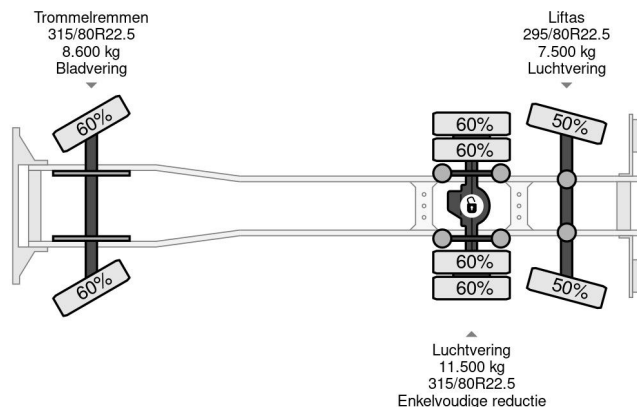

Volvo 6X2 - EURO 3 + PALFINGER PK15002 + LIFT/STEERING AXLE

COMMON

Price	€ 16.750,- ex VAT
Id	VO293888
Make	Volvo
Type	6X2 - EURO 3 + PALFINGER PK15002 + LIFT/STEERING AXLE
Year	2001
Mileage	494.772 km
Construction	Open body
Gross weight	27.000 kg
Emissionclass	3

Volvo FM 12.340 6X2 - EURO 3 + PALFINGER PK15002 + LI...

Referentienummer: VO293888

PROPERTIES

First registration date	08-08-2001
Mot expiry date	16-01-2025
License plate	BL-DZ-23
Fuel	Diesel
Transmission	Manual
Vehicle identification number	YV2J4DPC51B293888
Axle configuration	6x2
Axle count	3
Weight	12.960 kg
Cylinder count	6
Power kw	250
Power hp	340
Wheelbase	565 cm
Construction dimensions (l/b/h)	
Load capacity	14.040 kg
Length	910 cm
Width	252 cm