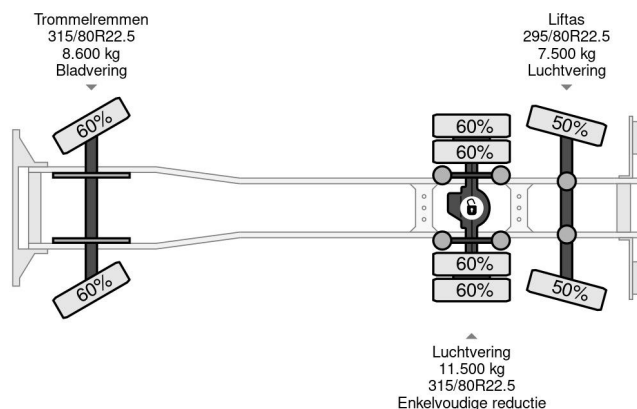

Volvo 6X2 - EURO 3 + PALFINGER PK15002 + LIFT/STEERING AXLE

COMMON

Price	€ 16.750,- ex VAT
Id	VO293888
Make	Volvo
Type	6X2 - EURO 3 + PALFINGER PK15002 + LIFT/STEERING AXLE
Year	2001
Mileage	494.772 km
Construction	Open body
Gross weight	27.000 kg
Emissionclass	3

Volvo FM 12.340 6X2 - EURO 3 + PALFINGER PK15002 + LI...

Referentienummer: VO293888

PROPERTIES

First registration date	08-08-2001
Mot expiry date	16-01-2025
License plate	BL-DZ-23
Fuel	Diesel
Transmission	Manual
Vehicle identification number	YV2J4DPC51B293888
Axle configuration	6x2
Axle count	3
Weight	12.960 kg
Cylinder count	6
Power kw	250
Power hp	340
Wheelbase	565 cm
Construction dimensions (l/b/h)	
Load capacity	14.040 kg
Length	910 cm
Width	252 cm