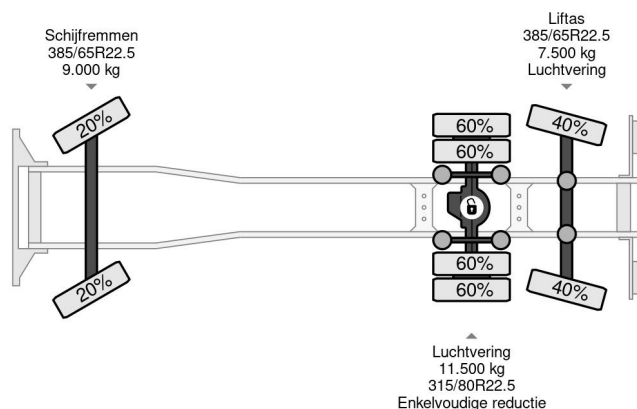

Volvo 6X2 EFFER 140 2S EURO 3

COMMON

Price	€ 19.750,- ex VAT
Id	VO342370-K
Make	Volvo
Type	6X2 EFFER 140 2S EURO 3
Year	2003
Mileage	922.118 km
Construction	Crane
Gross weight	26.000 kg
Emissionclass	3

Volvo FM 340 6X2 EFFER 140 2S EURO 3

Referentienummer: VO342370-K

PROPERTIES

First registration date	19-05-2003
Mot expiry date	15-04-2025
License plate	99-BPK-9
Fuel	Diesel
Transmission	Automatic
Vehicle identification number	YV2J4CLC03B342370
Axle configuration	6x2
Axle count	3
Weight	13.465 kg
Cylinder count	6
Power kw	250
Power hp	340
Wheelbase	598 cm
Load capacity	12.535 kg
Length	990 cm
Width	255 cm