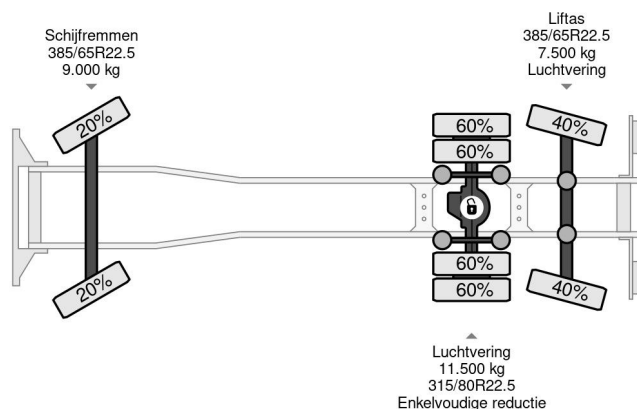

### COMMON

Price	€ 19.750,- ex VAT
Id	VO342370-K
Make	Volvo
Type	6X2 EFFER 140 2S EURO 3
Year	2003
Mileage	922.118 km
Construction	Crane
Gross weight	26.000 kg
Emissionclass	3

Volvo FM 340 6X2 EFFER 140 2S EURO 3

### PROPERTIES

First registration date	19-05-2003
Mot expiry date	15-04-2025
License plate	99-BPK-9
Fuel	Diesel
Transmission	Automatic
Vehicle identification number	YV2J4CLC03B342370
Axle configuration	6x2
Axle count	3
Weight	13.465 kg
Cylinder count	6
Power kw	250
Power hp	340
Wheelbase	598 cm
Load capacity	12.535 kg
Length	990 cm
Width	255 cm