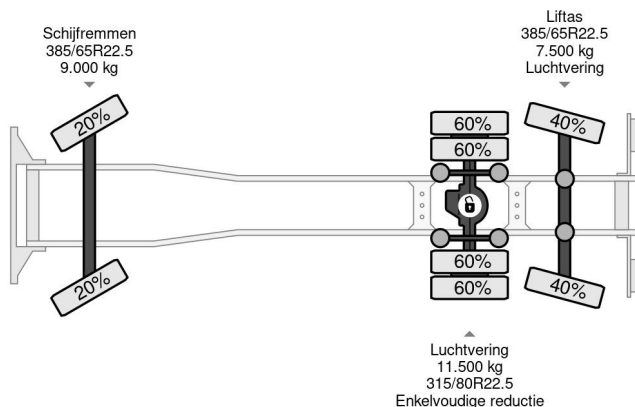

Volvo 6X2 EFFER 140 2S EURO 3

COMMON

Price	€ 19.750,- ex VAT
Id	VO342370-K
Make	Volvo
Type	6X2 EFFER 140 2S EURO 3
Year	2003
Mileage	922.118 km
Construction	Crane
Gross weight	26.000 kg
Emissionclass	3

Volvo FM 340 6X2 EFFER 140 2S EURO 3

Referentienummer: VO342370-K

PROPERTIES

First registration date	19-05-2003
Mot expiry date	15-04-2025
License plate	99-BPK-9
Fuel	Diesel
Transmission	Automatic
Vehicle identification number	YV2J4CLC03B342370
Axle configuration	6x2
Axle count	3
Weight	13.465 kg
Cylinder count	6
Power kw	250
Power hp	340
Wheelbase	598 cm
Load capacity	12.535 kg
Length	990 cm
Width	255 cm