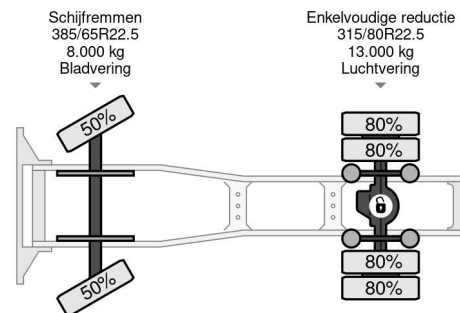

Volvo 4X2 EEV + KIPPER HYDRAULIEK - ORIGINAL NL TRUCK

COMMON

Price	€ 13.950,- ex VAT
Id	VO562745
Make	Volvo
Type	4X2 EEV + KIPPER HYDRAULIEK - ORIGINAL NL TRUCK
Year	2010
Mileage	1.622.091 km
Construction	Standard tractor
Gross weight	20.000 kg
Emissionclass	5

Volvo FH 420 4X2 EEV + KIPPER HYDRAULIEK - ORIGINAL...

Referentienummer: VO562745

PROPERTIES

First registration date	24-06-2010
Mot expiry date	02-10-2025
License plate	BX-NV-38
Fuel	Diesel
Transmission	Automatic
Vehicle identification number	YV2AG10A5AB562745
Axle configuration	4x2
Axle count	2
Weight	8.166 kg
Cylinder count	6
Power kw	315
Power hp	428
Wheelbase	380 cm
Load capacity	11.834 kg
Length	599 cm
Width	255 cm