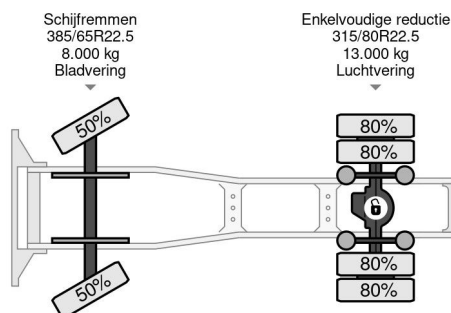

Volvo 4X2 EEV + KIPPER HYDRAULIEK - ORIGINAL NL TRUCK

COMMON

Price	€ 13.950,- ex VAT
Id	VO562745
Make	Volvo
Type	4X2 EEV + KIPPER HYDRAULIEK - ORIGINAL NL TRUCK
Year	2010
Mileage	1.622.091 km
Construction	Standard tractor
Gross weight	20.000 kg
Emissionclass	5

Volvo FH 420 4X2 EEV + KIPPER HYDRAULIEK - ORIGINAL...

Referentienummer: VO562745

PROPERTIES

First registration date	24-06-2010
Mot expiry date	02-10-2025
License plate	BX-NV-38
Fuel	Diesel
Transmission	Automatic
Vehicle identification number	YV2AG10A5AB562745
Axle configuration	4x2
Axle count	2
Weight	8.166 kg
Cylinder count	6
Power kw	315
Power hp	428
Wheelbase	380 cm
Load capacity	11.834 kg
Length	599 cm
Width	255 cm