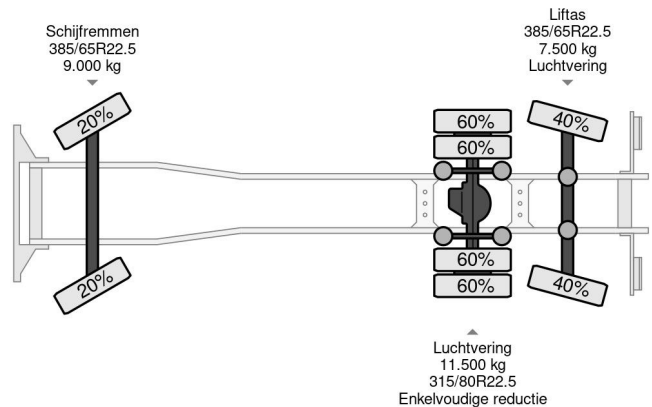

DESCRIPTION

VIDEO AVAILABLE