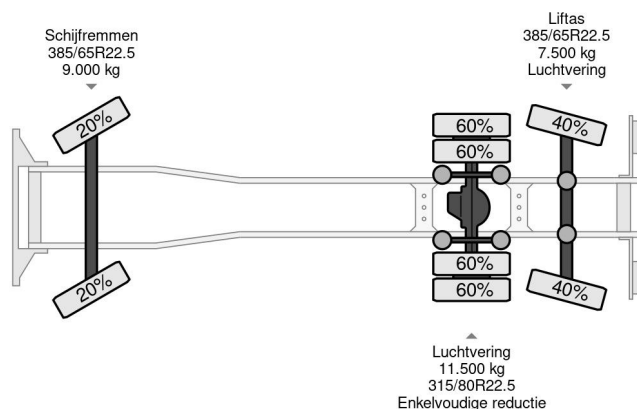

### COMMON

Price	€ 19.750,- ex VAT
Id	VO342370
Make	Volvo
Type	6X2 EFFER 140 2S EURO 3
Year	2003
Mileage	922.118 km
Construction	Open body
Gross weight	26.000 kg
Emissionclass	3

Volvo FM 340 6X2 EFFER 140 2S EURO 3

### PROPERTIES

First registration date	19-05-2003
Mot expiry date	15-04-2025
License plate	99-BPK-9
Fuel	Diesel
Transmission	Automatic
Vehicle identification number	YV2J4CLC03B342370
Axle configuration	6x2
Axle count	3
Weight	13.465 kg
Cylinder count	6
Power kw	250
Power hp	340
Wheelbase	598 cm
Construction dimensions (l/b/h)	
Load capacity	12.535 kg
Length	990 cm
Width	255 cm