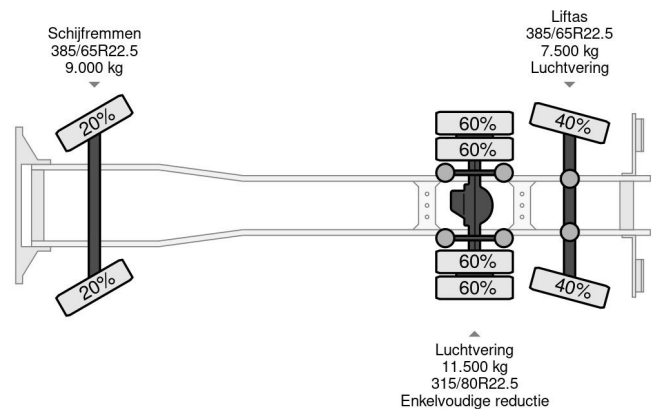

DESCRIPTION

VIDEO AVAILABLE