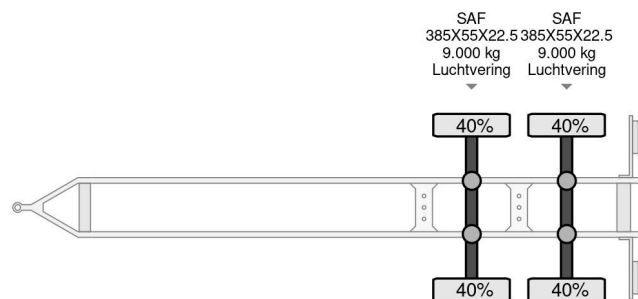

ACCESSORIES

DESCRIPTION

6215605964