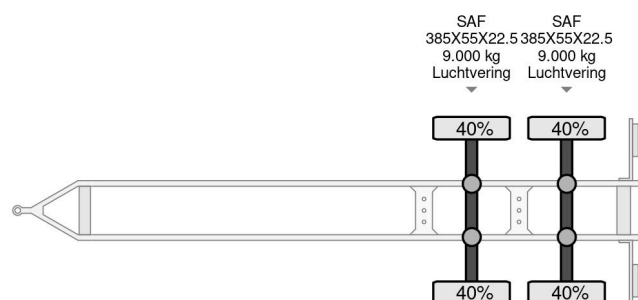

ACCESSORIES

DESCRIPTION

6215605964