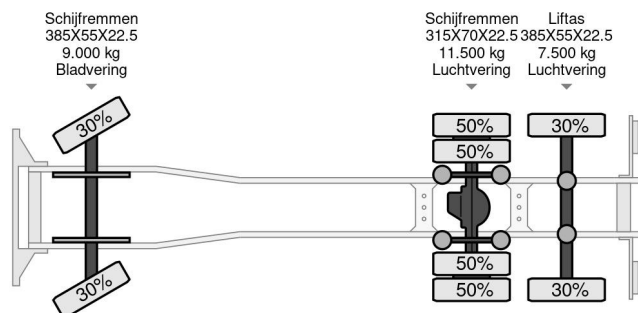

Volvo LZV COMBI MET THERMO KING KOELING

COMMON

Price	On request ex VAT
Id	VO855407-KR485836-SYFA9512G
Make	Volvo
Type	LZV COMBI MET THERMO KING KOELING
Year	2018
Mileage	878.165 km
Construction	Refrigerated/freezer transport
Gross weight	28.000 kg
Emissionclass	6

Volvo FH 13.500 LZV COMBI MET THERMO KING KO... 6x2

Referentienummer: VO855407-KR485836-SYFA9512G

PROPERTIES

First registration date	22-05-2018
Mot expiry date	25-05-2025
License plate	67-BKX-5
Fuel	Diesel
Transmission	Automatic
Vehicle identification number	YV2RT40C2JB855407
Axle configuration	6x2
Axle count	3
Weight	12.783 kg
Cylinder count	6
Power kw	375
Power hp	510
Wheelbase	657 cm
Construction dimensions (l/b/h)	
Load capacity	15.217 kg
Length	1.030 cm
Width	260 cm