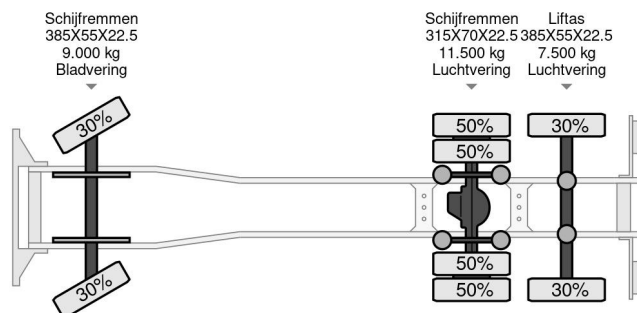

Volvo LZV COMBI MET THERMO KING KOELING

COMMON

Price	On request ex VAT
Id	VO855407-KR485836-SYFA9512G
Make	Volvo
Type	LZV COMBI MET THERMO KING KOELING
Year	2018
Mileage	878.165 km
Construction	Refrigerated/freezer transport
Gross weight	28.000 kg
Emissionclass	6

Volvo FH 13.500 LZV COMBI MET THERMO KING KO... 6x2

Referentienummer: VO855407-KR485836-SYFA9512G

PROPERTIES

First registration date	22-05-2018
Mot expiry date	25-05-2025
License plate	67-BKX-5
Fuel	Diesel
Transmission	Automatic
Vehicle identification number	YV2RT40C2JB855407
Axle configuration	6x2
Axle count	3
Weight	12.783 kg
Cylinder count	6
Power kw	375
Power hp	510
Wheelbase	657 cm
Construction dimensions (l/b/h)	
Load capacity	15.217 kg
Length	1.030 cm
Width	260 cm