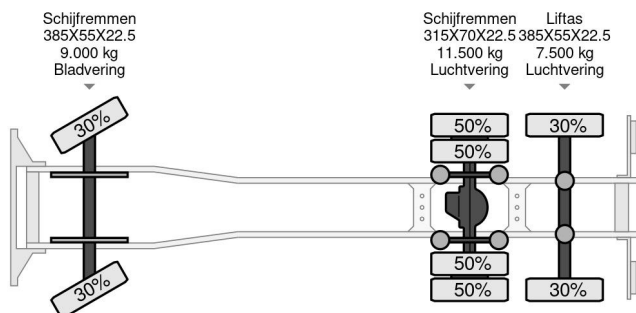

Volvo LZV COMBI MET THERMO KING KOELING

COMMON

Price	On request ex VAT
Id	VO855407-KR485836-SYFA9512G
Make	Volvo
Type	LZV COMBI MET THERMO KING KOELING
Year	2018
Mileage	878.165 km
Construction	Refrigerated/freezer transport
Gross weight	28.000 kg
Emissionclass	6

Volvo FH 13.500 LZV COMBI MET THERMO KING KO... 6x2

Referentienummer: VO855407-KR485836-SYFA9512G

PROPERTIES

First registration date	22-05-2018
Mot expiry date	25-05-2025
License plate	67-BKX-5
Fuel	Diesel
Transmission	Automatic
Vehicle identification number	YV2RT40C2JB855407
Axle configuration	6x2
Axle count	3
Weight	12.783 kg
Cylinder count	6
Power kw	375
Power hp	510
Wheelbase	657 cm
Construction dimensions (l/b/h)	
Load capacity	15.217 kg
Length	1.030 cm
Width	260 cm