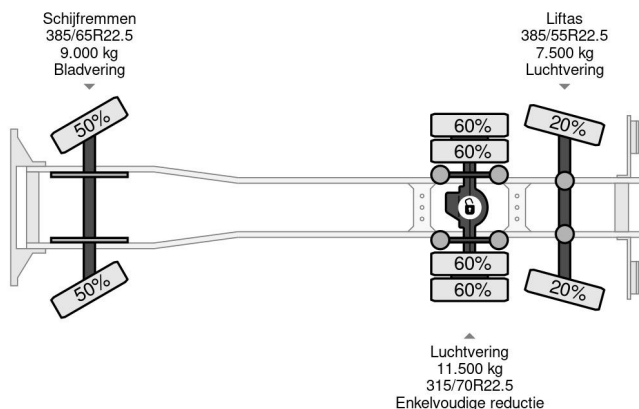

DAF 6X2 - EURO 6 + LIFT/STEERING AXLE + NIGHT LOCK

COMMON

Price	On request ex VAT
Id	DA186643
Make	DAF
Type	6X2 - EURO 6 + LIFT/STEERING AXLE + NIGHT LOCK
Year	2018
Mileage	1.211.643 km
Construction	Chassis cab
Gross weight	28.000 kg
Emissionclass	6

DAF XF 480 6X2 - EURO 6 + LIFT/STEERING AXLE + NIGH...

Referentienummer: DA186643

PROPERTIES

First registration date	06-02-2018
Mot expiry date	06-02-2025
License plate	04-BKL-9
Fuel	Diesel
Transmission	Automatic
Vehicle identification number	XLRASH4300G186643
Axle configuration	6x2
Axle count	3
Weight	13.115 kg
Cylinder count	6
Power kw	355
Power hp	483
Wheelbase	645 cm
Load capacity	14.885 kg
Length	1.055 cm
Width	260 cm