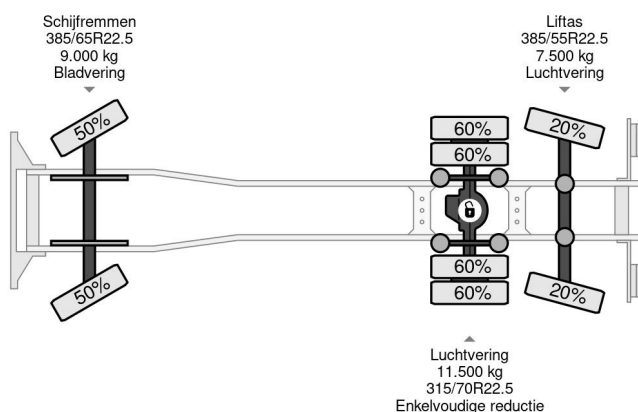

DAF 6X2 - EURO 6 + LIFT/STEERING AXLE + NIGHT LOCK

COMMON

Price	On request ex VAT
Id	DA186643
Make	DAF
Type	6X2 - EURO 6 + LIFT/STEERING AXLE + NIGHT LOCK
Year	2018
Mileage	1.211.643 km
Construction	Chassis cab
Gross weight	28.000 kg
Emissionclass	6

DAF XF 480 6X2 - EURO 6 + LIFT/STEERING AXLE + NIGH...

Referentienummer: DA186643

PROPERTIES

First registration date	06-02-2018
Mot expiry date	06-02-2025
License plate	04-BKL-9
Fuel	Diesel
Transmission	Automatic
Vehicle identification number	XLRASH4300G186643
Axle configuration	6x2
Axle count	3
Weight	13.115 kg
Cylinder count	6
Power kw	355
Power hp	483
Wheelbase	645 cm
Load capacity	14.885 kg
Length	1.055 cm
Width	260 cm