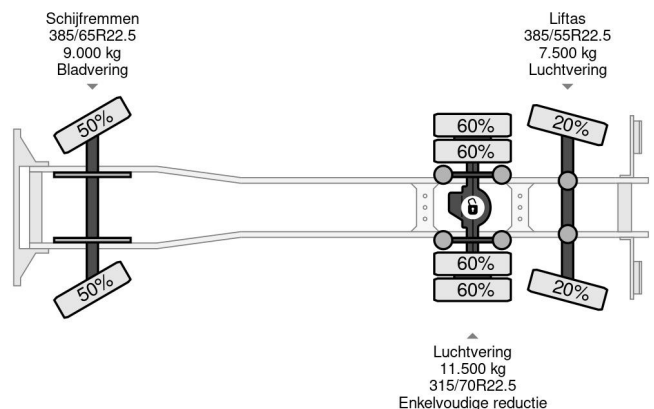

DAF 6X2 - EURO 6 + LIFT/STEERING AXLE + NIGHT LOCK

COMMON

Price	On request ex VAT
Id	DA186643
Make	DAF
Type	6X2 - EURO 6 + LIFT/STEERING AXLE + NIGHT LOCK
Year	2018
Mileage	1.211.643 km
Construction	Chassis cab
Gross weight	28.000 kg
Emissionclass	6

DAF XF 480 6X2 - EURO 6 + LIFT/STEERING AXLE + NIGH...

Referentienummer: DA186643

PROPERTIES

First registration date	06-02-2018
Mot expiry date	06-02-2025
License plate	04-BKL-9
Fuel	Diesel
Transmission	Automatic
Vehicle identification number	XLRASH4300G186643
Axle configuration	6x2
Axle count	3
Weight	13.115 kg
Cylinder count	6
Power kw	355
Power hp	483
Wheelbase	645 cm
Load capacity	14.885 kg
Length	1.055 cm
Width	260 cm