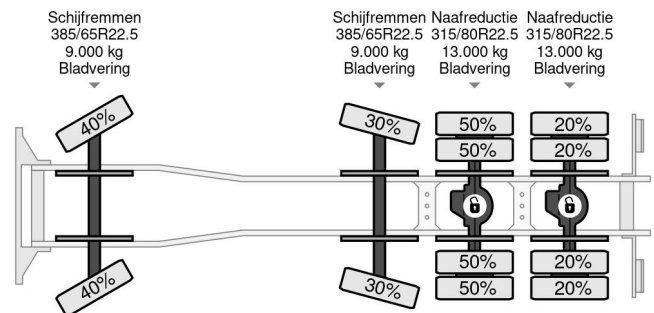

Mercedes-Benz 8X4 - HMF 2243-Z2 CRANE + REMOTE + HYVALIFT HOOKLIFT + FULL STEEL SUSP + EURO 6

COMMON

Price	On request ex VAT
Id	MB835359-K
Make	Mercedes-Benz
Type	8X4 - HMF 2243-Z2 CRANE + REMOTE + HYVALIFT HOOKLIFT + FULL STEEL SUSP + EURO 6
Year	2014
Mileage	487.323 km
Construction	Crane
Gross weight	41.000 kg
Emissionclass	6

Mercedes-Benz Arocs 4145 8X4 - HMF 2243-Z2 CRANE + R...

Referentienummer: MB835359-K

PROPERTIES

First registration date	25-04-2014
Mot expiry date	25-04-2025
License plate	72-BDT-7
Fuel	Diesel
Transmission	Automatic
Vehicle identification number	WDB9642311L835359
Axle configuration	8x4
Axle count	4
Weight	18.370 kg
Cylinder count	6
Power kw	330
Power hp	449
Wheelbase	590 cm
Load capacity	22.630 kg
Length	875 cm
Width	250 cm