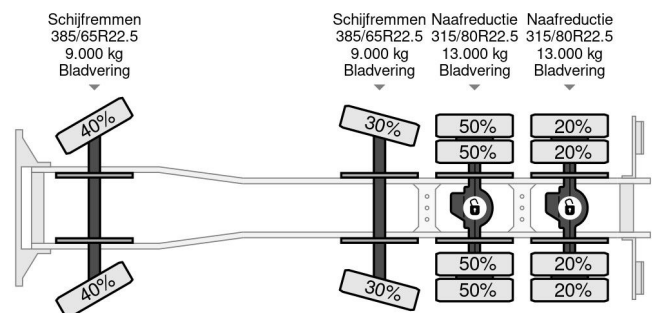

Mercedes-Benz 8X4 - HMF 2243-Z2 CRANE + REMOTE + HYVALIFT HOOKLIFT + FULL STEEL SUSP + EURO 6

COMMON

Price	On request ex VAT
Id	MB835359-K
Make	Mercedes-Benz
Type	8X4 - HMF 2243-Z2 CRANE + REMOTE + HYVALIFT HOOKLIFT + FULL STEEL SUSP + EURO 6
Year	2014
Mileage	487.323 km
Construction	Crane
Gross weight	41.000 kg
Emissionclass	6

Mercedes-Benz Arocs 4145 8X4 - HMF 2243-Z2 CRANE + R...

Referentienummer: MB835359-K

PROPERTIES

First registration date	25-04-2014
Mot expiry date	25-04-2025
License plate	72-BDT-7
Fuel	Diesel
Transmission	Automatic
Vehicle identification number	WDB9642311L835359
Axle configuration	8x4
Axle count	4
Weight	18.370 kg
Cylinder count	6
Power kw	330
Power hp	449
Wheelbase	590 cm
Load capacity	22.630 kg
Length	875 cm
Width	250 cm