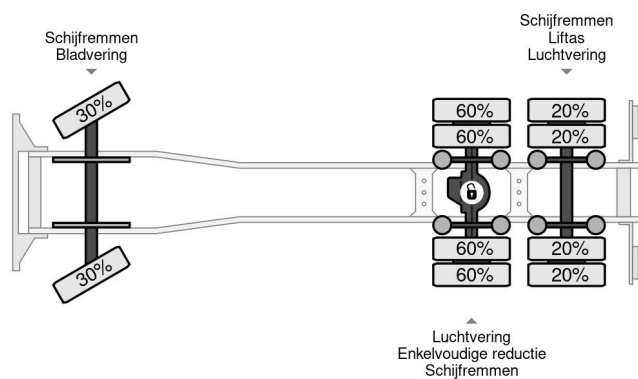

Scania 6X2 HIAB 244 + REMOTE CONTROL

COMMON

Price	€ 29.950,- ex VAT
Id	SC129695-K
Make	Scania
Type	6X2 HIAB 244 + REMOTE CONTROL
Year	2005
Mileage	608.515 km
Construction	Crane
Gross weight	27.000 kg
Emissionclass	3

Scania R500 V8 6X2 HIAB 244 + REMOTE CONTROL

Referentienummer: SC129695-K

PROPERTIES

First registration date	08-11-2005
Fuel	Diesel
Transmission	Semi-automatic
Vehicle identification number	XLER6X20005129695
Axle configuration	6x2
Axle count	3
Weight	15.915 kg
Cylinder count	8
Power kw	368
Power hp	500
Load capacity	11.085 kg