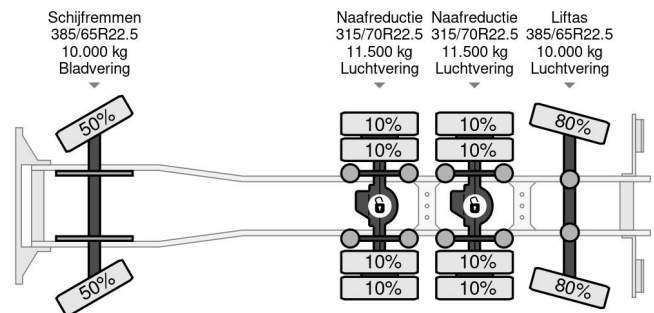

Volvo 8X4 - EURO 6 + HMF 2243-Z2 + REMOTE + HTS CABLE LIFT + LIFT/STEERING AXLE + TÜV 05-2025

COMMON

Price	On request ex VAT
Id	VO762485-K
Make	Volvo
Type	8X4 - EURO 6 + HMF 2243-Z2 + REMOTE + HTS CABLE LIFT + LIFT/STEERING AXLE + TÜV 05-2025
Year	2014
Mileage	577.336 km
Construction	Crane
Gross weight	43.000 kg
Emissionclass	6

Volvo FMX 500 8X4 - EURO 6 + HMF 2243-Z2 + REMOTE + ...

Referentienummer: VO762485-K

PROPERTIES

First registration date	30-05-2014
Mot expiry date	30-05-2025
License plate	73-BDV-5
Fuel	Diesel
Transmission	Automatic
Vehicle identification number	YV2XT40G9EA762485
Axle configuration	8x4
Axle count	4
Weight	16.440 kg
Cylinder count	6
Power kw	375
Power hp	510
Wheelbase	665 cm
Load capacity	26.560 kg
Length	937 cm
Width	255 cm