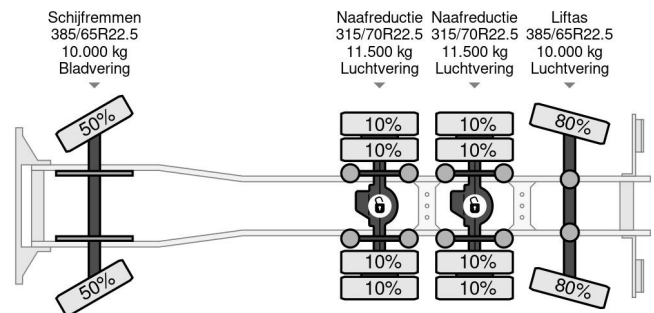

Volvo 8X4 - EURO 6 + HMF 2243-Z2 + REMOTE + HTS CABLE LIFT + LIFT/STEERING AXLE + TÜV 05-2025

COMMON

| | |
|---------------|---|
| Price | On request ex VAT |
| Id | VO762485-K |
| Make | Volvo |
| Type | 8X4 - EURO 6 + HMF 2243-Z2 + REMOTE + HTS CABLE LIFT + LIFT/STEERING AXLE + TÜV 05-2025 |
| Year | 2014 |
| Mileage | 577.336 km |
| Construction | Crane |
| Gross weight | 43.000 kg |
| Emissionclass | 6 |

Volvo FMX 500 8X4 - EURO 6 + HMF 2243-Z2 + REMOTE + ...

Referentienummer: VO762485-K

PROPERTIES

| | |
|-------------------------------|-------------------|
| First registration date | 30-05-2014 |
| Mot expiry date | 30-05-2025 |
| License plate | 73-BDV-5 |
| Fuel | Diesel |
| Transmission | Automatic |
| Vehicle identification number | YV2XT40G9EA762485 |
| Axle configuration | 8x4 |
| Axle count | 4 |
| Weight | 16.440 kg |
| Cylinder count | 6 |
| Power kw | 375 |
| Power hp | 510 |
| Wheelbase | 665 cm |
| Load capacity | 26.560 kg |
| Length | 937 cm |
| Width | 255 cm |