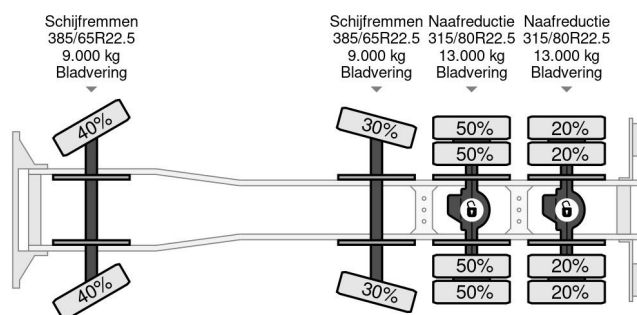

Mercedes-Benz 8X4 - HMF 2243-Z2 CRANE + REMOTE + HYVALIFT HOOKLIFT + FULL STEEL SUSP + EURO 6

COMMON

Price	On request ex VAT
Id	MB835359
Make	Mercedes-Benz
Type	8X4 - HMF 2243-Z2 CRANE + REMOTE + HYVALIFT HOOKLIFT + FULL STEEL SUSP + EURO 6
Year	2014
Mileage	487.323 km
Construction	Hook arm system
Gross weight	41.000 kg
Emissionclass	6

Mercedes-Benz Arocs 4145 8X4 - HMF 2243-Z2 CRANE + R...
Referentienummer: MB835359

PROPERTIES

First registration date	25-04-2014
Mot expiry date	25-04-2025
License plate	72-BDT-7
Fuel	Diesel
Transmission	Automatic
Vehicle identification number	WDB9642311L835359
Axle configuration	8x4
Axle count	4
Weight	18.370 kg
Cylinder count	6
Power kw	330
Power hp	449
Wheelbase	590 cm
Load capacity	22.630 kg
Length	875 cm
Width	250 cm